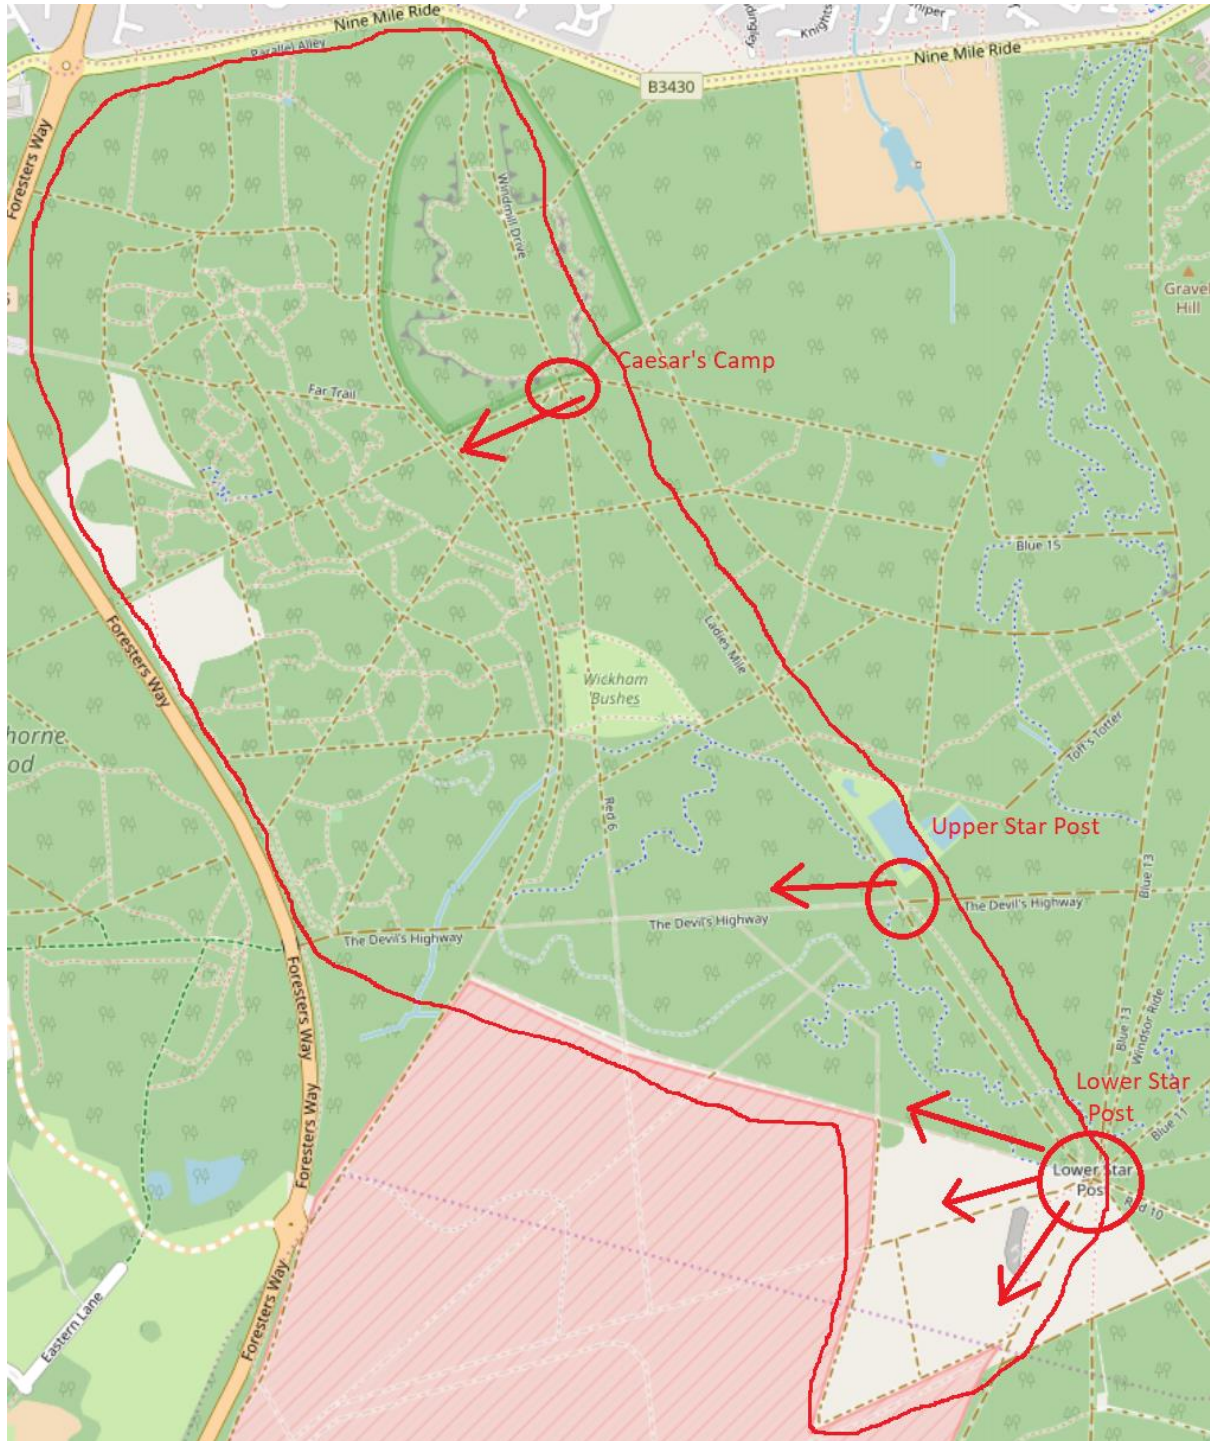

Crowthorne Woods

Accessed from Caesar's Camp, Upper Star Post or Lower Star Post, this is a smallish area of woodland but there are many trails among the trees to be found. Navigation is fairly easy as the area overlooks the Golden Retriever roundabout and Foresters Way so its usually easy to keep your bearings. Start to learn the area by first learning the way round the perimeter, but then gradually take the chance to try random trails. At the southern side, you will find the MoD land fence which has a track all along it starting near Lower Start Post and runs all the way to where the Devils Highway passes under Forester's Way. The underpass gives access to Broadmoor Woods (see later).

Crowthorne Woods and Access Points