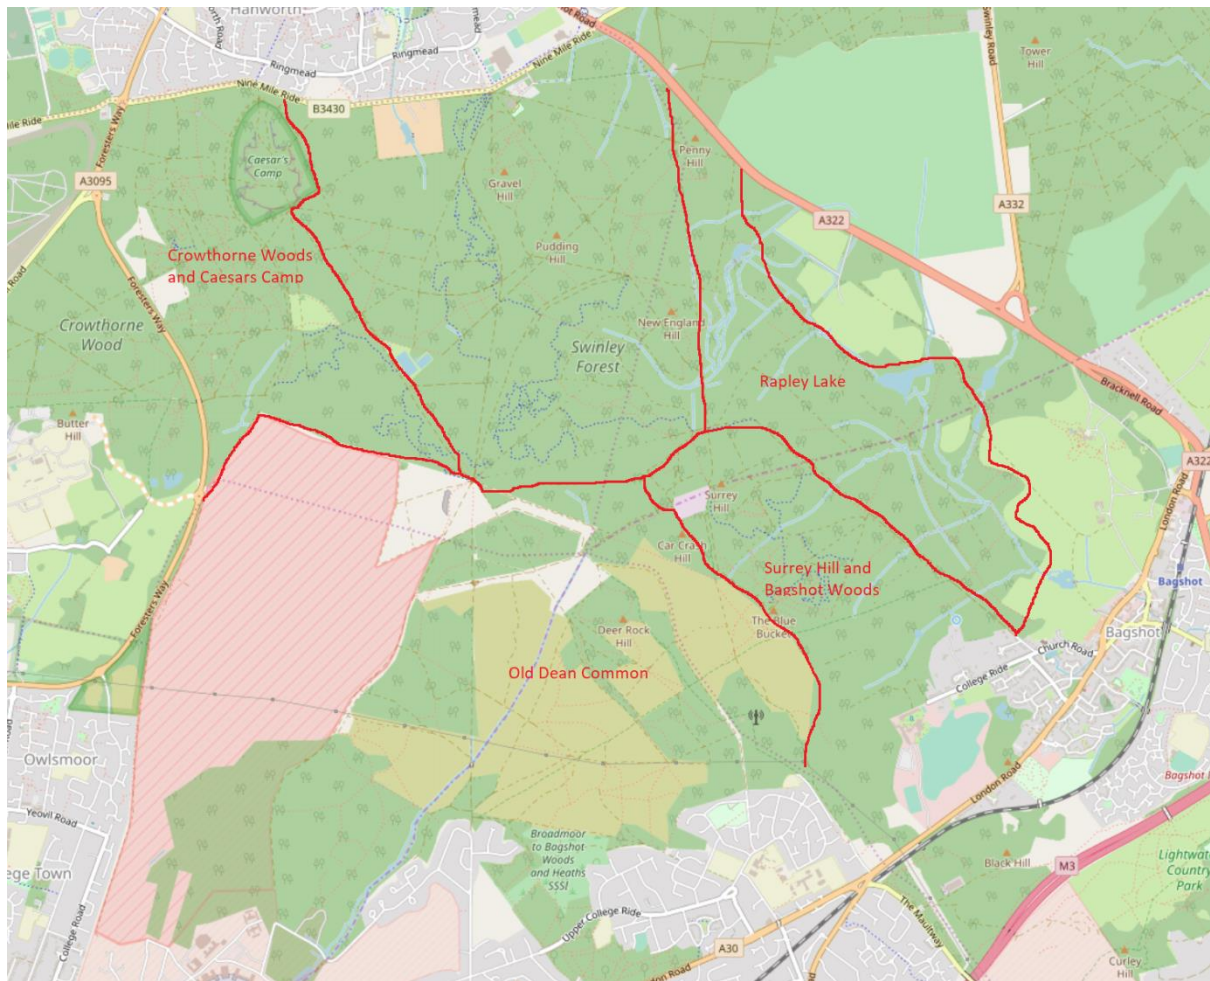

The Forest Layout

I have divided the forest into a number of sections, as each section warrants its own description.

Swinley Forest overview

Swinley Areas

Swinley Forest - This is the northerly part within a mile of The Look Out car park.

Crowthorne Woods. This is to the west towards the Golden Retriever pub and bordered by Foresters Way

Rapley Lake – This is to the East and bordered by the A322 and Bagshot Park.

Surrey Hill/Bagshot Woods – To the South East, towards Bagshot Church

Old Dean Common – To the south